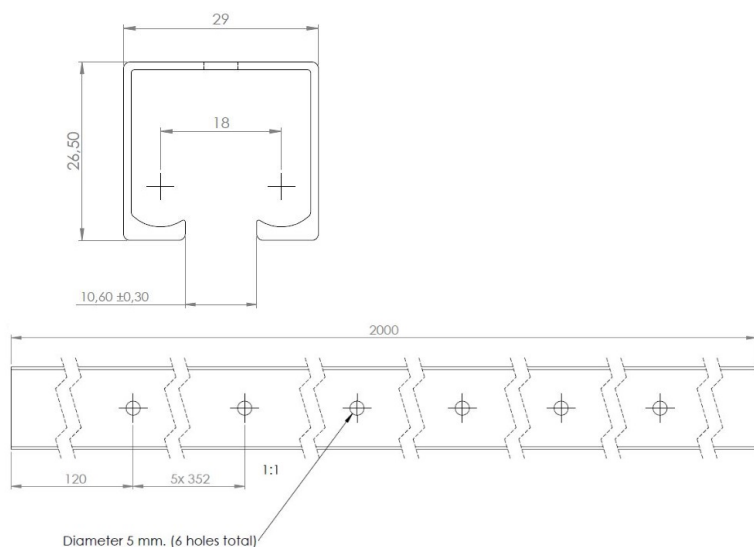

PRODUCT SHEET

Description:

Alu Profile-Milled, 29x26,5x2000mm, F/Sliding System L1001 W/6 Screw Holes ø5mm

Item number:

28.25.205-0

Units	Box	Carton	HS Code	Barcode
Pcs.	1	20	7604299090	
				5704866094856

SISO A/S